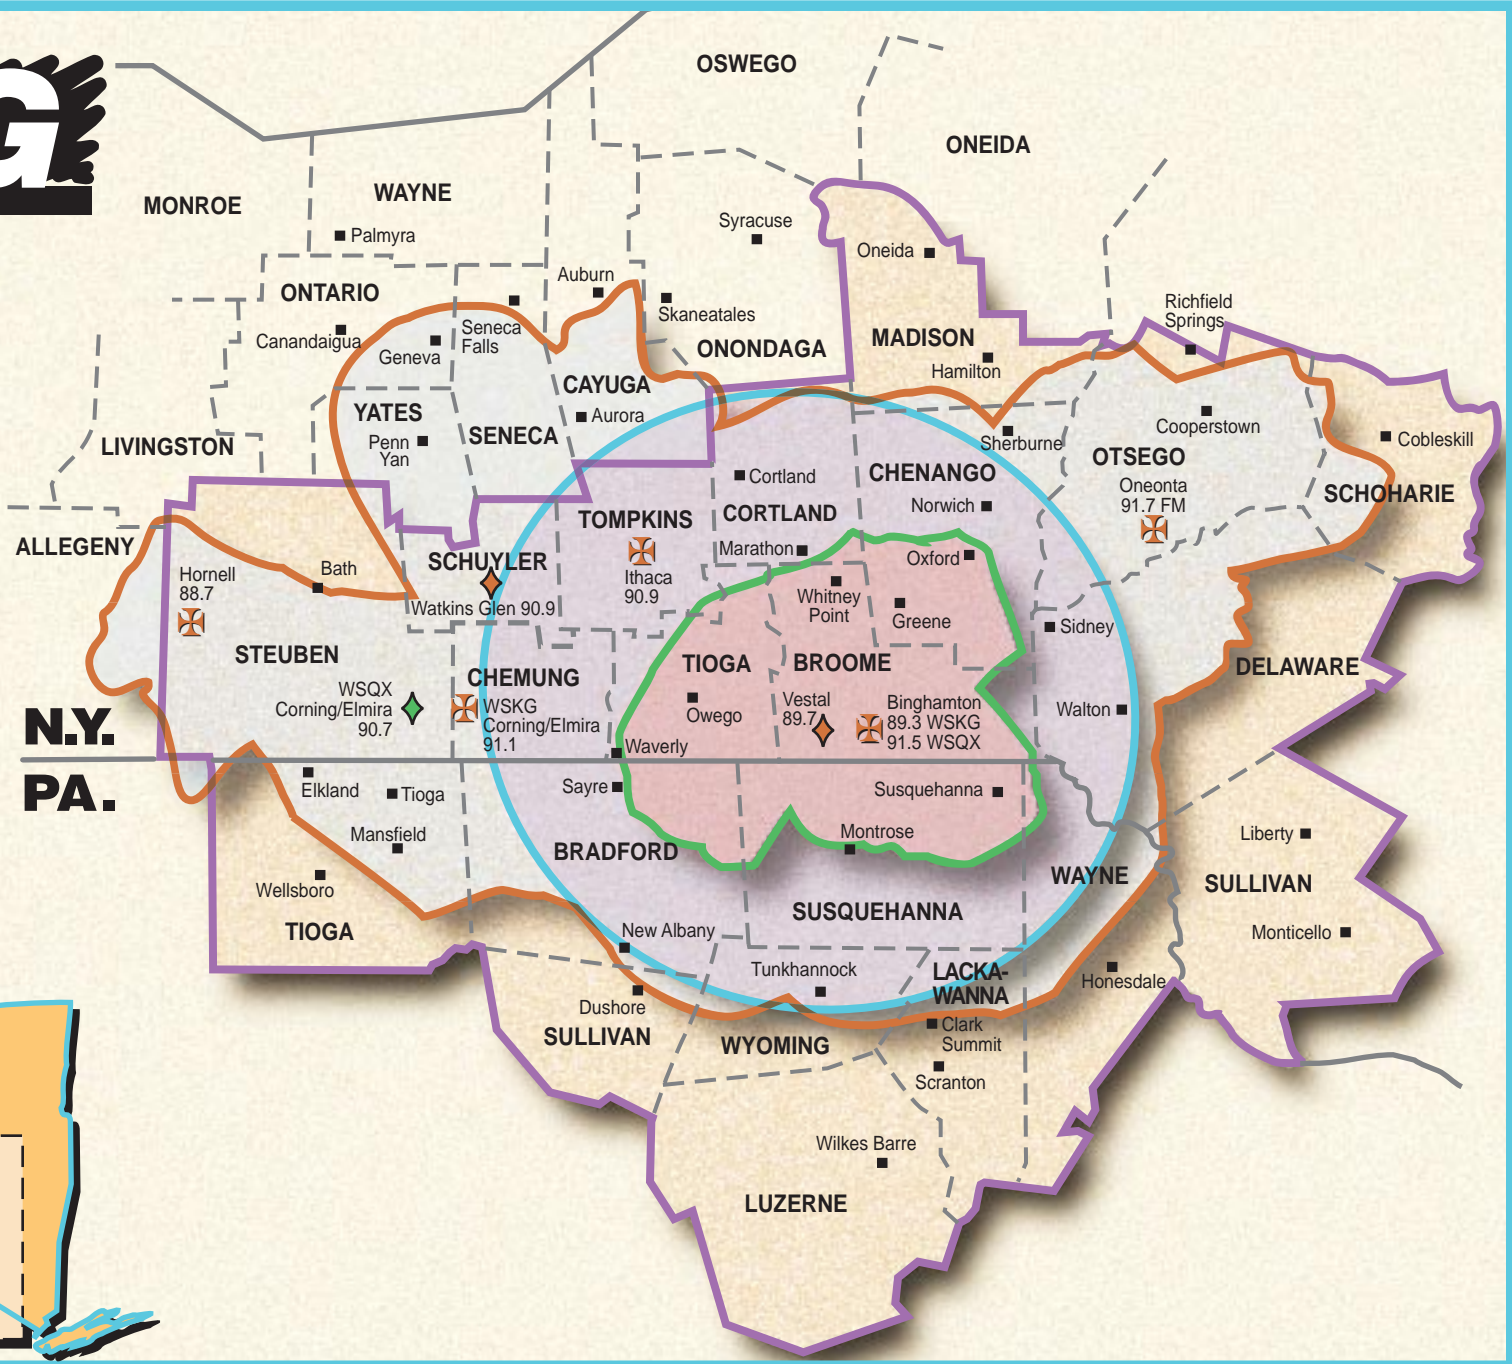

**Explanation of Symbols**

- Counties receiving WSKG TV on Cable:
- WSKG Radio Coverage Area:
- WSKG Television Signal Coverage:
- WSQX Radio Coverage:
- Transmitter:
- Translator:

WSKG Radio Frequencies: Binghamton 89.3 FM • Ithaca 90.9 FM • Corning/Elmira 91.1 FM • Oneonta 91.7 FM • Hornell 88.7 • Watkins Glen 90.9 FM • Vestal 89.7 FM  
 WSKG Television Channel 46  
 WSQX 91.5 FM Binghamton • 90.7 FM Corning/Elmira