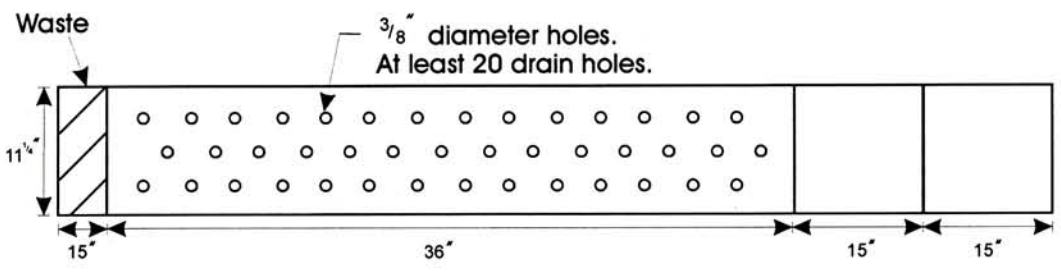

SILO LADDER  
BOX  
PLAN # 3

2" x 4" x 10' FOR MOUNTING SUPPORTS FOR SILO LADDER, PLAN # 3