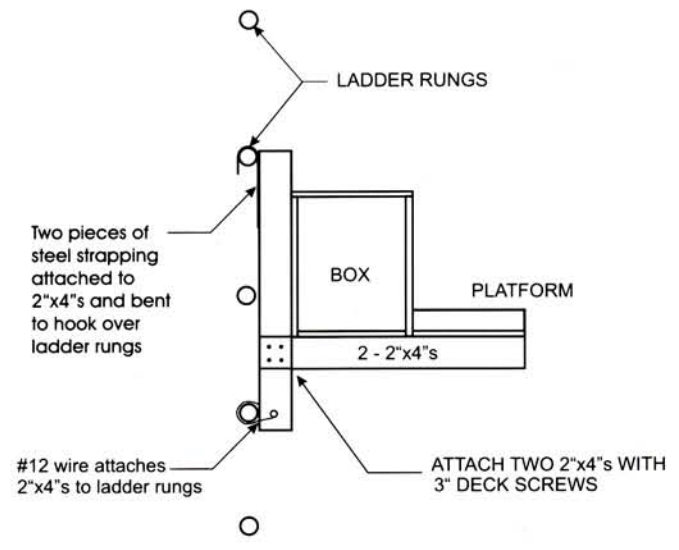

SILO LADDER  
BOX  
PLAN # 3

2" x 4" x 10' FOR MOUNTING SUPPORTS FOR SILO LADDER, PLAN # 3