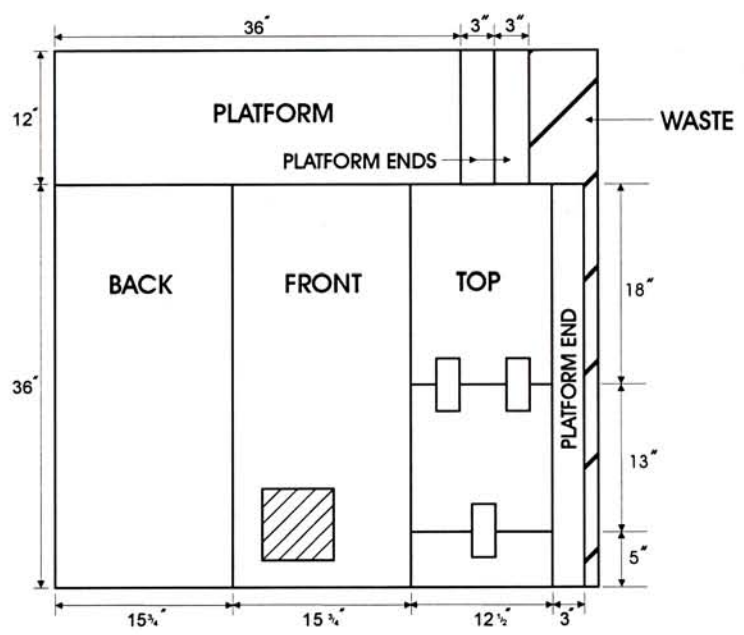

SILO LADDER  
BOX  
PLAN # 3

2" x 4" x 10' FOR MOUNTING SUPPORTS FOR SILO LADDER, PLAN # 3