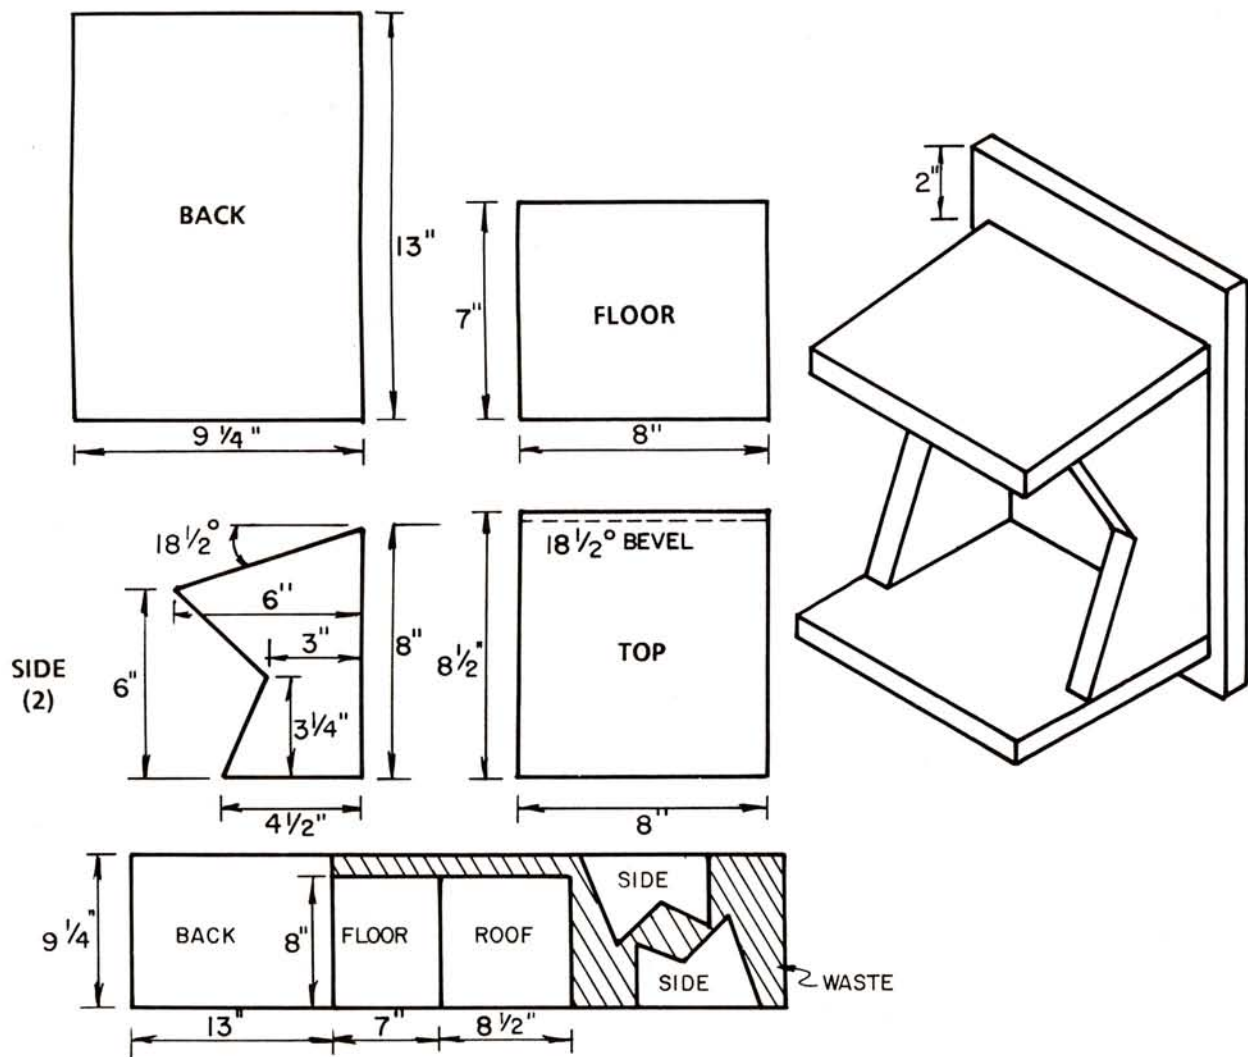

Nest Shelf for:  
 Barn Swallow  
 Eastern Phoebe  
 American Robin

LUMBER:  
 ONE 1" X 10" X 4'0"