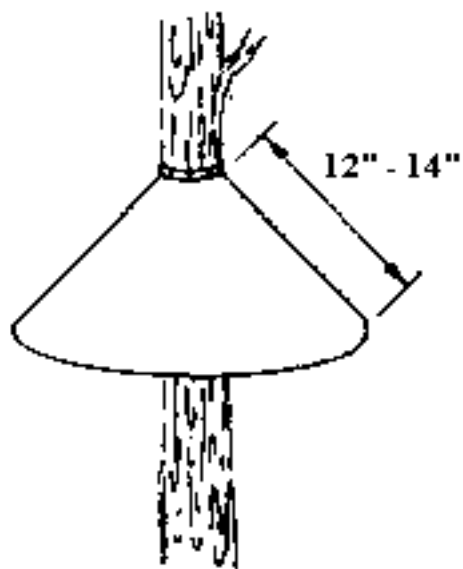

**Pipe Guard**

2 flat pieces of metal (36")

**Metal Cone Guard**

**Sheet Metal Tree Band**

36"