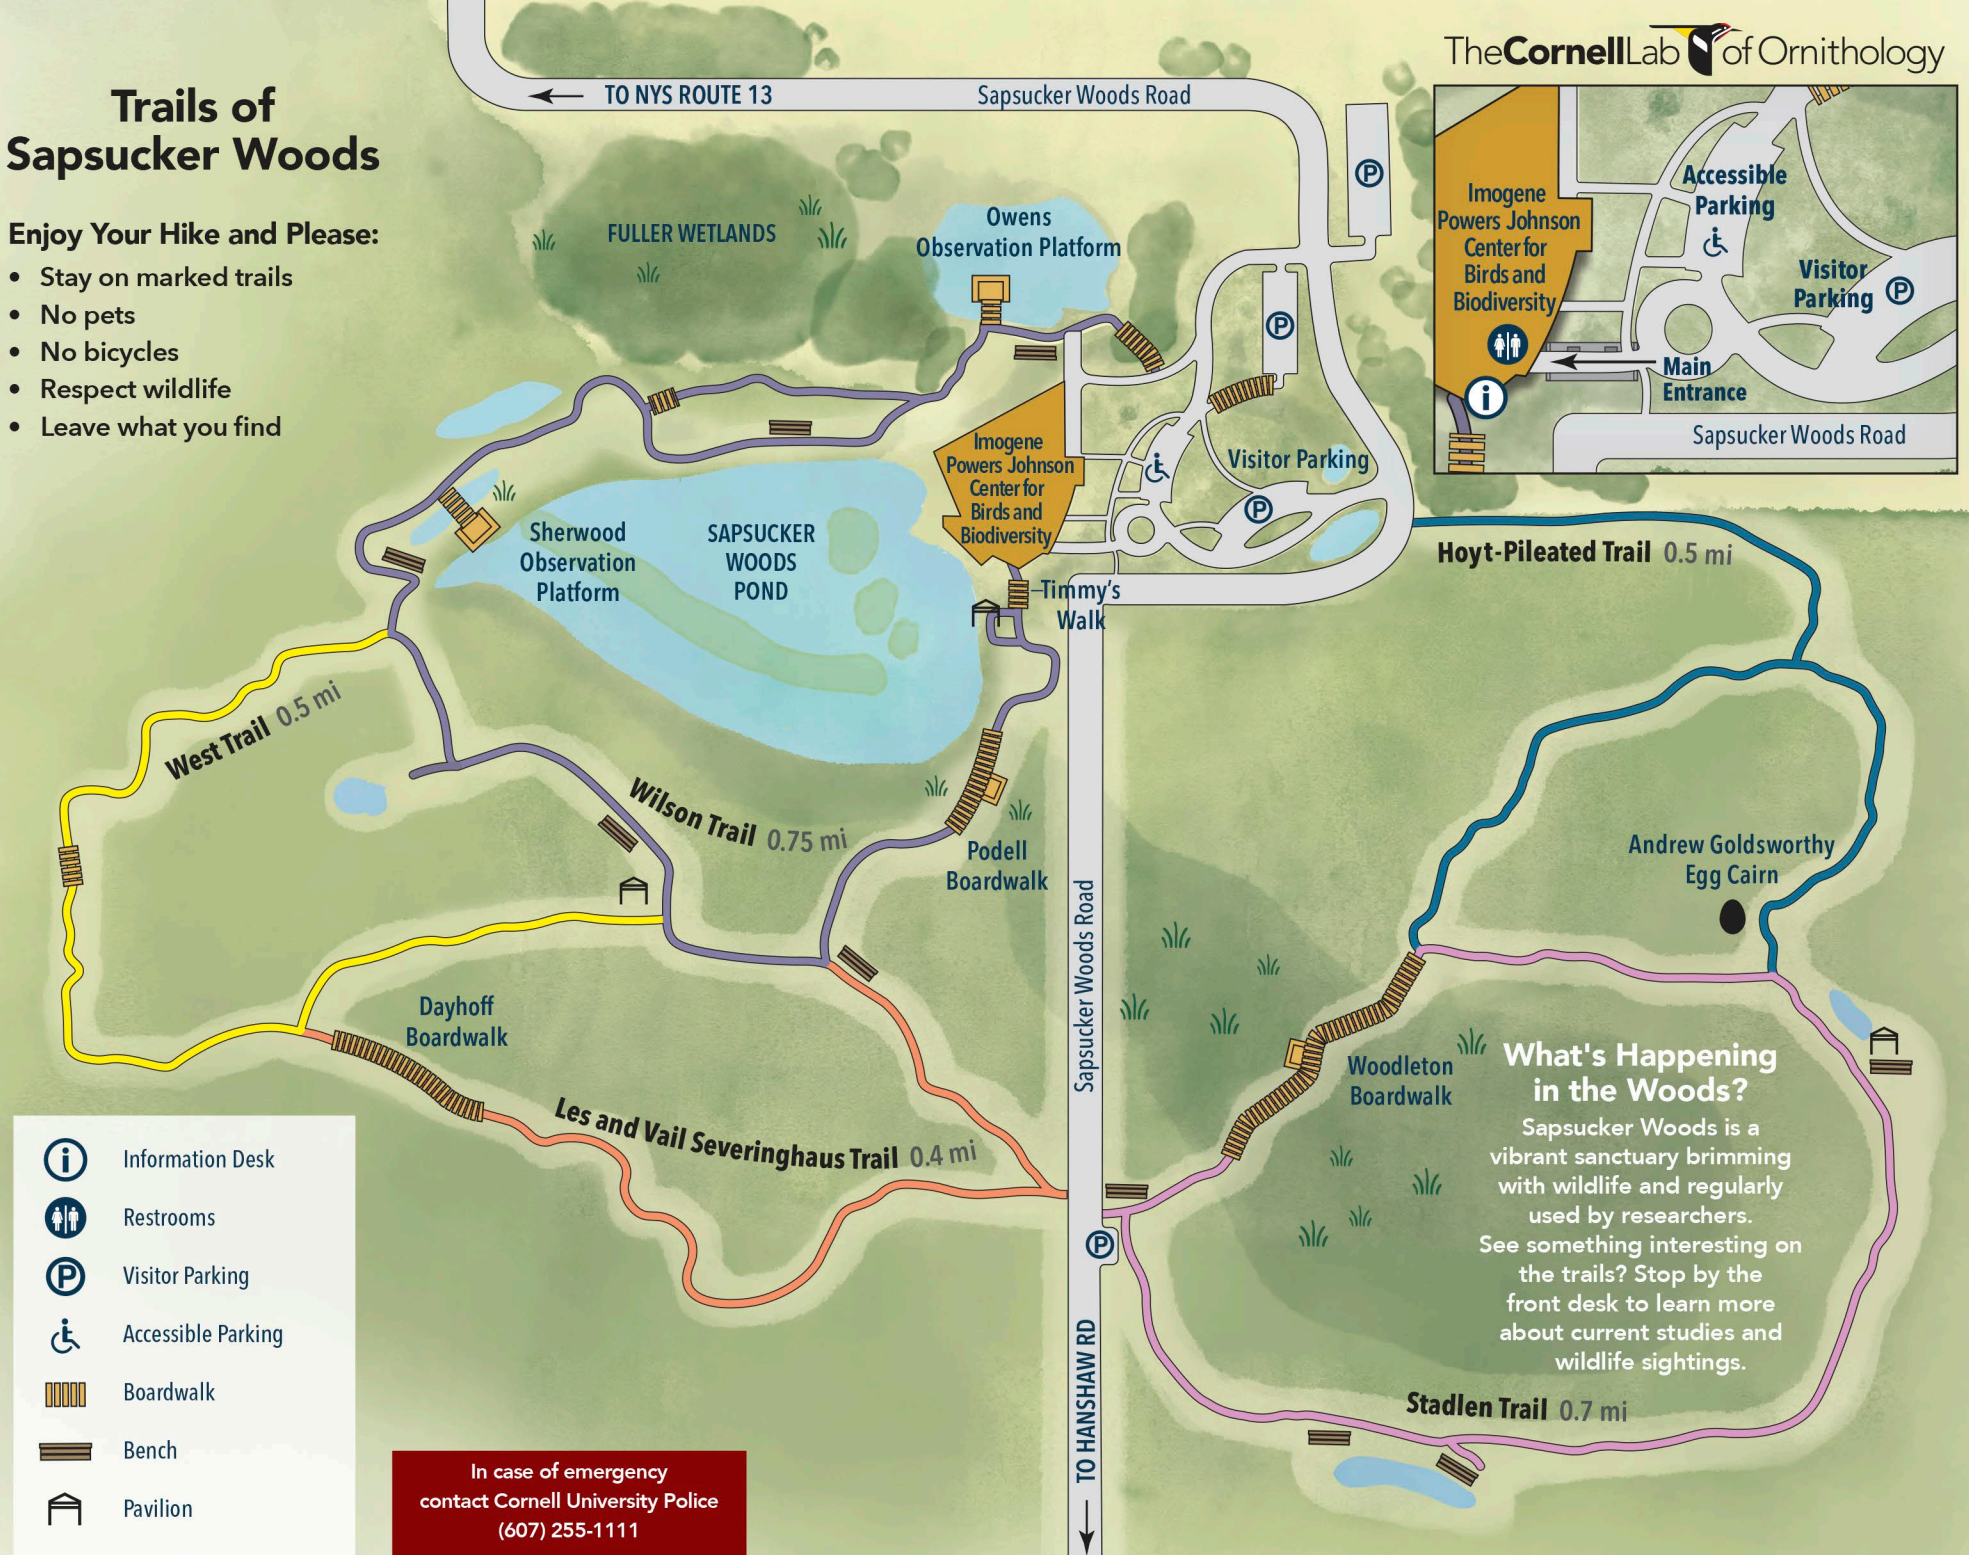

Trails of Sapsucker Woods

Enjoy Your Hike and Please:

- Stay on marked trails
- No pets
- No bicycles
- Respect wildlife
- Leave what you find

In case of emergency
 contact Cornell University Police
 (607) 255-1111

What's Happening in the Woods?

Sapsucker Woods is a vibrant sanctuary brimming with wildlife and regularly used by researchers. See something interesting on the trails? Stop by the front desk to learn more about current studies and wildlife sightings.