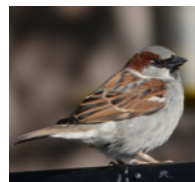

Carpintero coronirrojo
Red-crowned Woodpecker

Perico Barbinaranja
Orange-chinned Parakeet

Bienteveo Grande
Great Kiskadee

Gavilán Caminero
Roadside Hawk

Sotorrey Común
House Wren

Semillerito cariamarillo
Yellow-faced Grassquit

Mieler Reinita
Bananaquit

Amazilia Colirrufa
Rufous-tailed Hummingbird

Tangara azuleja
Blue-gray Tanager

Mirlo Pardo
Clay-colored Thrush

Negro Coligrande
Great-tailed Grackle

Tortolita rojiza
Ruddy Ground-Dove